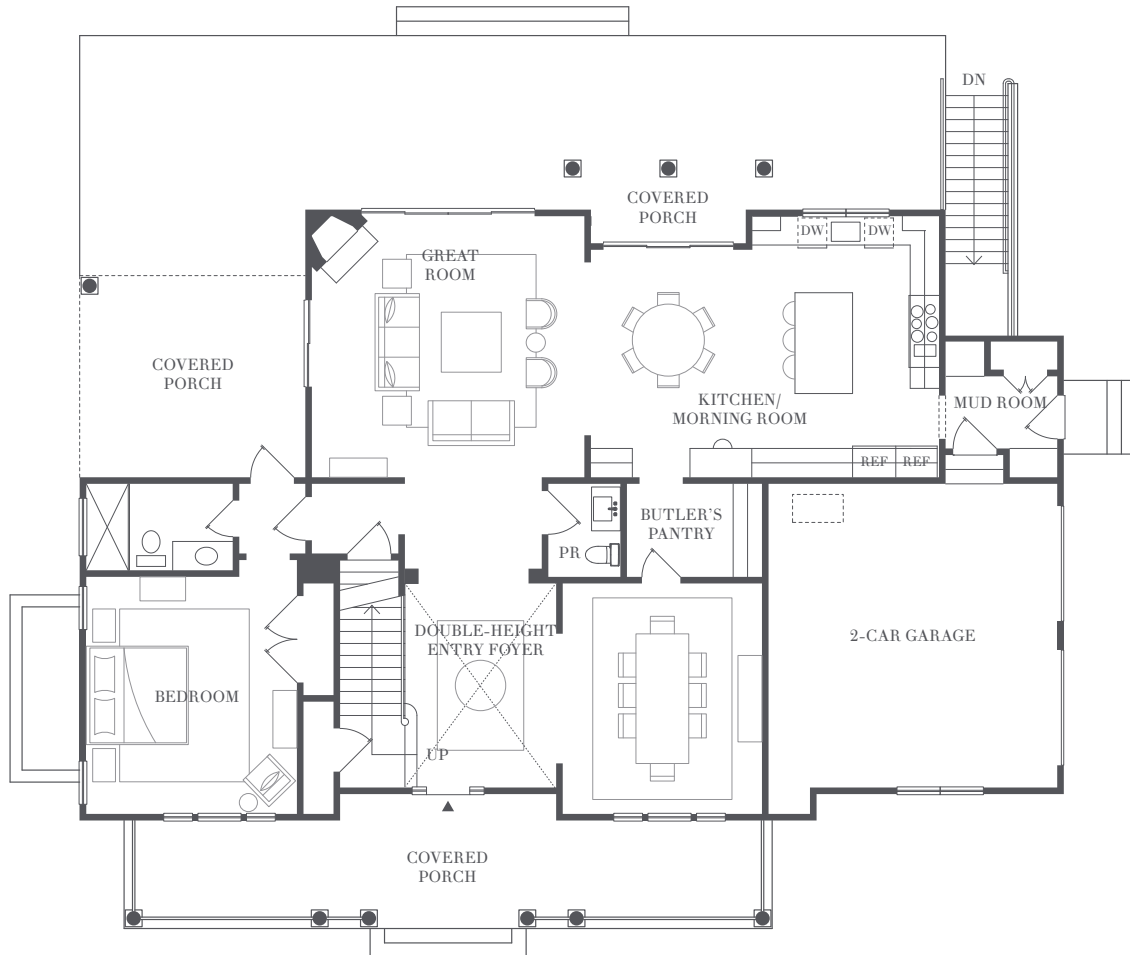

BARN
&
VINE
Bridgehampton

GEORGICA

6 Bedrooms
5 Bathrooms / Powder Room

3,891 sf
1,655 sf Lower Level

Private Gunite Pool

HAMPTONS LIVING REDEFINED

Living and Entertaining Level

1,995 sf

1,664 sf

All dimensions and square footages are approximate and subject to normal construction variances and tolerances.