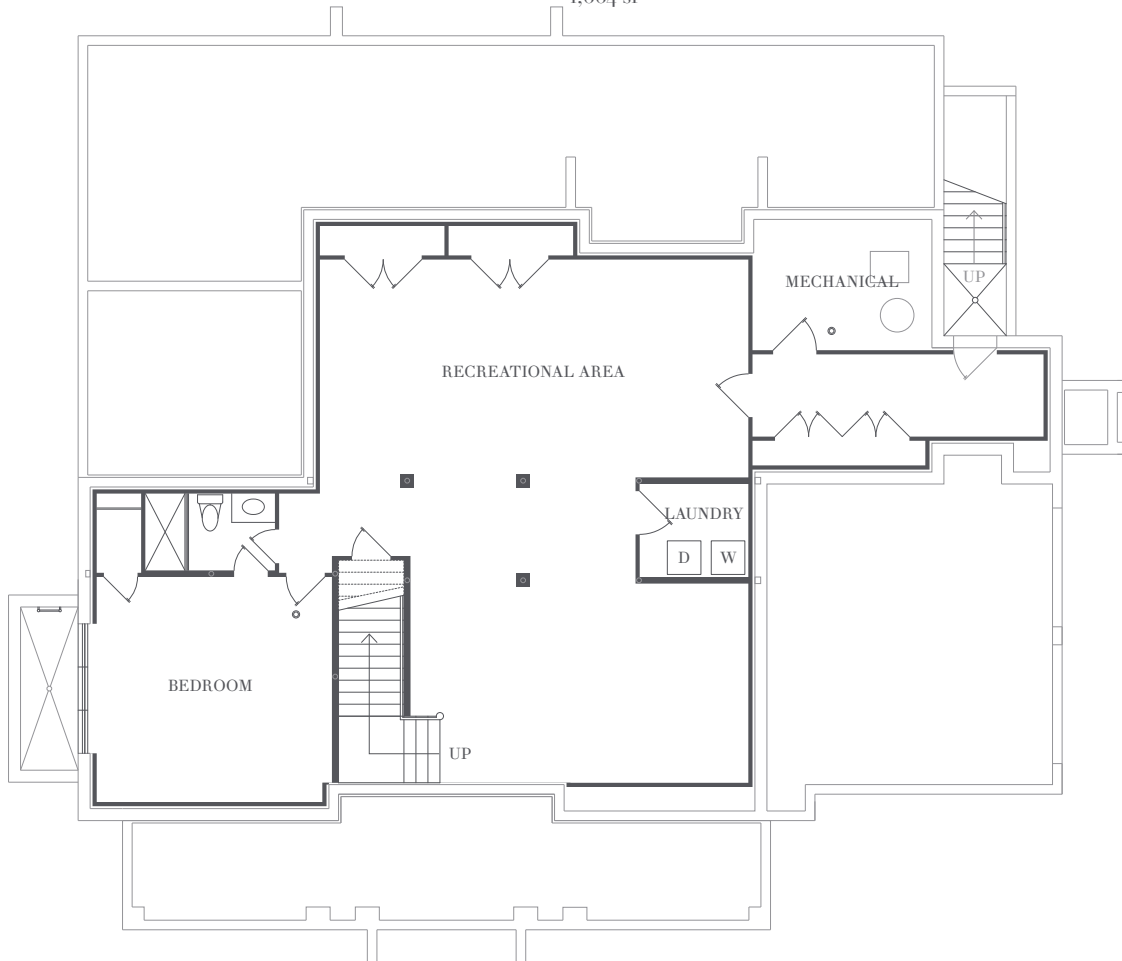

BARN
&
VINE
Bridgehampton

GEORGICA

6 Bedrooms
5 Bathrooms / Powder Room

3,891 sf
1,655 sf Lower Level

Private Gunite Pool

HAMPTONS LIVING REDEFINED

Living and Entertaining Level

1,995 sf

631-537-VINE (8463)
BarnAndVineHomes.com

DEVELOPED BY
CONTINENTAL PINWOOD
DEVELOPMENT PARTNERS LLC

EXCLUSIVE MARKETING AND SALES AGENT
SAUNDERS & ASSOCIATES

Private Quarters

1,896 sf

Lower Recreation Level

1,664 sf

All dimensions and square footages are approximate and subject to normal construction variances and tolerances.