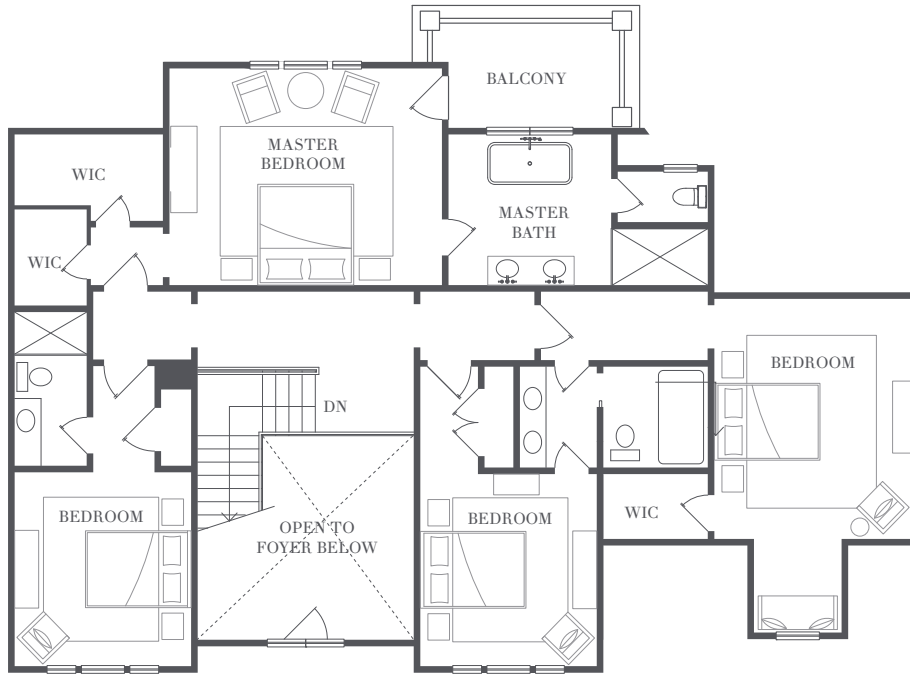

Private Quarters

1,896 sf