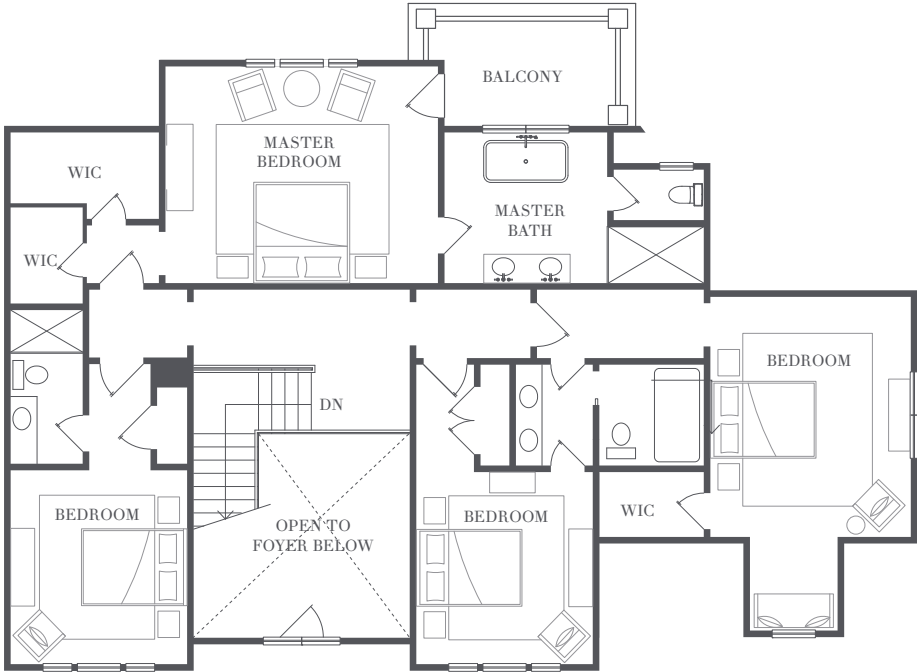


BARN & VINE

Bridgehampton

GEORGICA

6 Bedrooms
5 Bathrooms / Powder Room

3,891 sf
1,655 sf Lower Level

Private Gunite Pool

HAMPTONS LIVING REDEFINED

Living and Entertaining Level

1,995 sf

631-537-VINE (8463)
BarnAndVineHomes.com

DEVELOPED BY
CONTINENTAL PINWOOD
DEVELOPMENT PARTNERS LLC

EXCLUSIVE MARKETING AND SALES AGENT
CORCORAN SUNSHINE MARKETING GROUP

Private Quarters

1,896 sf

Lower Recreation Level

1,655 sf

All dimensions and square footages are approximate and subject to normal construction variances and tolerances.