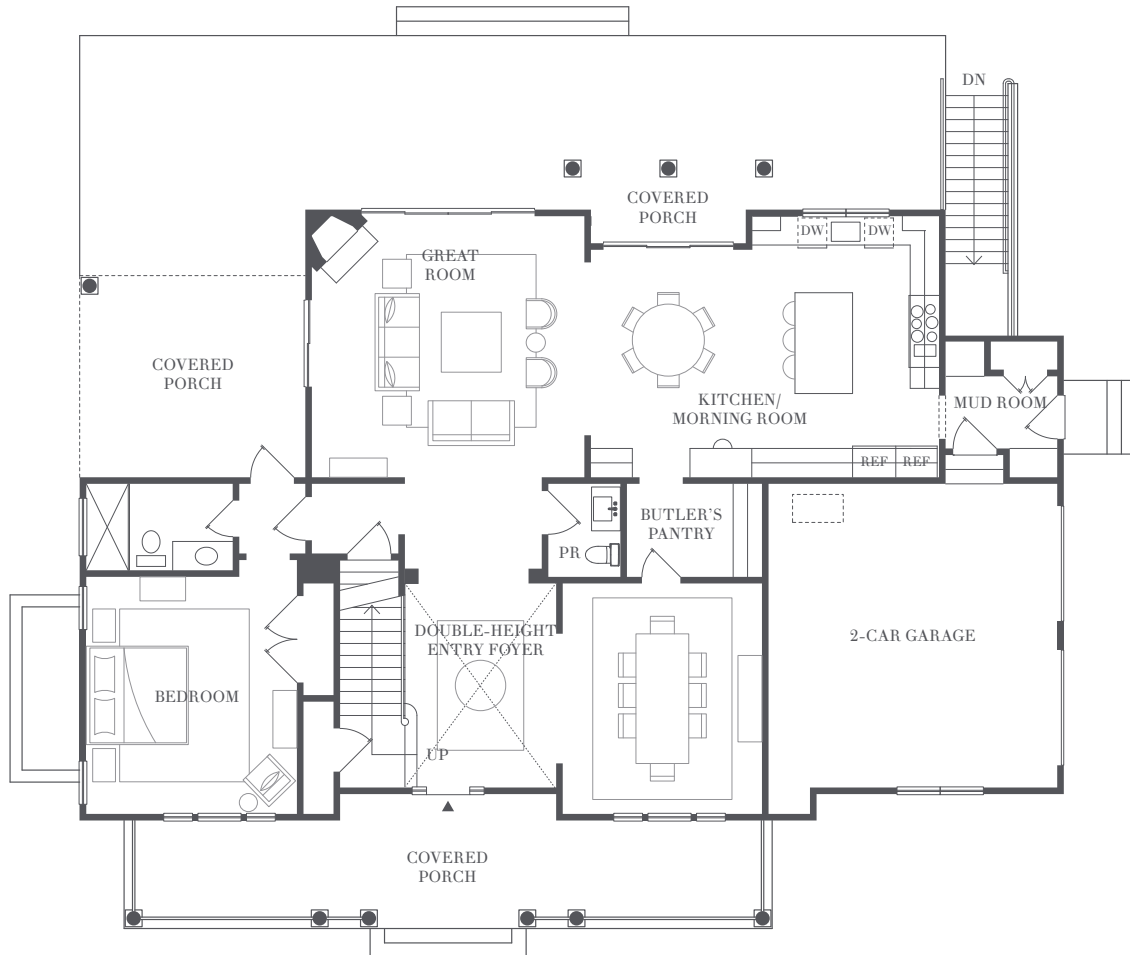


BARN & VINE

Bridgehampton

GEORGICA

6 Bedrooms
5 Bathrooms / Powder Room

3,891 sf
1,655 sf Lower Level

Private Gunite Pool

HAMPTONS LIVING REDEFINED

Living and Entertaining Level

1,995 sf

631-537-VINE (8463)
BarnAndVineHomes.com

DEVELOPED BY
CONTINENTAL PINWOOD
DEVELOPMENT PARTNERS LLC

EXCLUSIVE MARKETING AND SALES AGENT
CORCORAN SUNSHINE MARKETING GROUP

Private Quarters

1,896 sf

Lower Recreation Level

1,655 sf

All dimensions and square footages are approximate and subject to normal construction variances and tolerances.