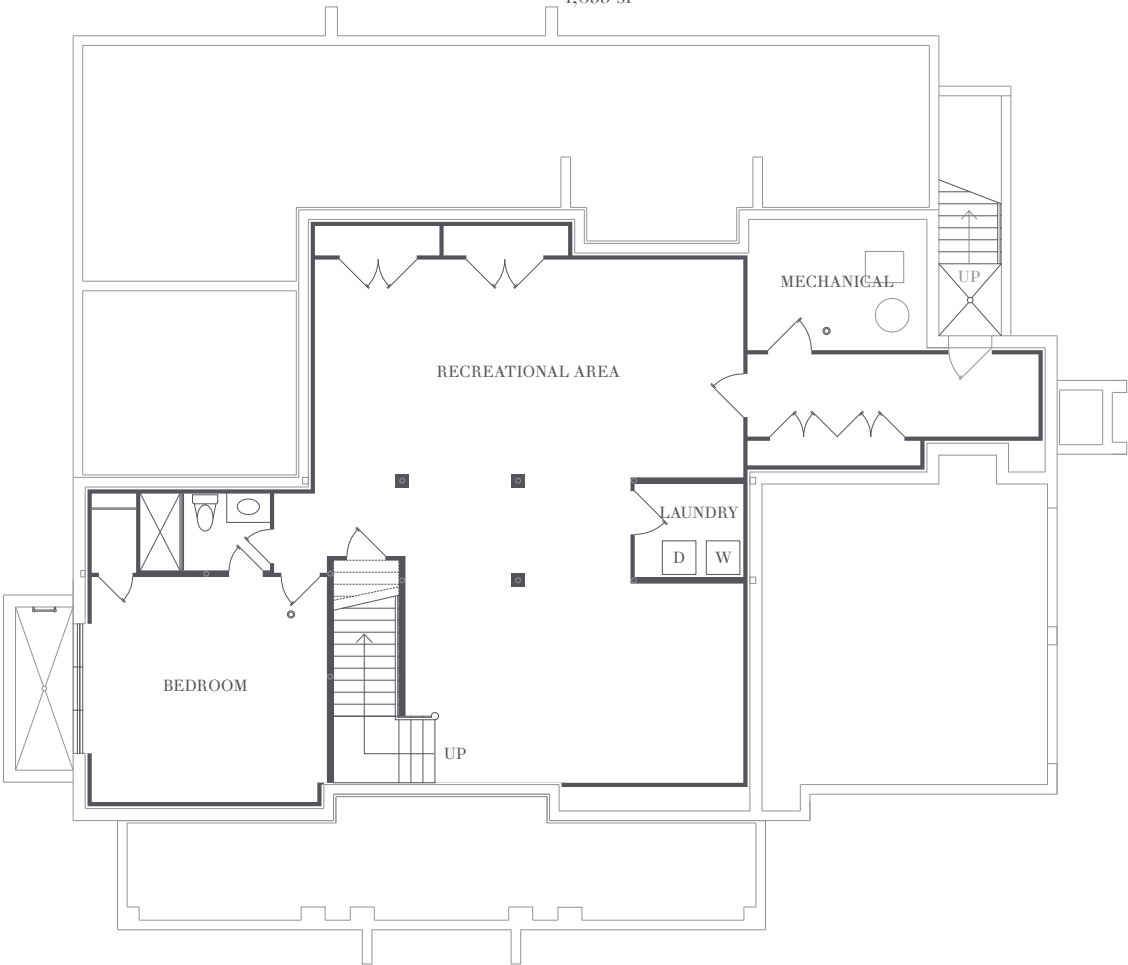


BARN & VINE

Bridgehampton

GEORGICA

6 Bedrooms
5 Bathrooms / Powder Room

3,891 sf
1,655 sf Lower Level

Private Gunite Pool

HAMPTONS LIVING REDEFINED

Living and Entertaining Level

1,995 sf

631-537-VINE (8463)
BarnAndVineHomes.com

DEVELOPED BY
CONTINENTAL PINWOOD
DEVELOPMENT PARTNERS LLC

EXCLUSIVE MARKETING AND SALES AGENT
CORCORAN SUNSHINE MARKETING GROUP

Private Quarters

1,896 sf

Lower Recreation Level

1,655 sf

All dimensions and square footages are approximate and subject to normal construction variances and tolerances.