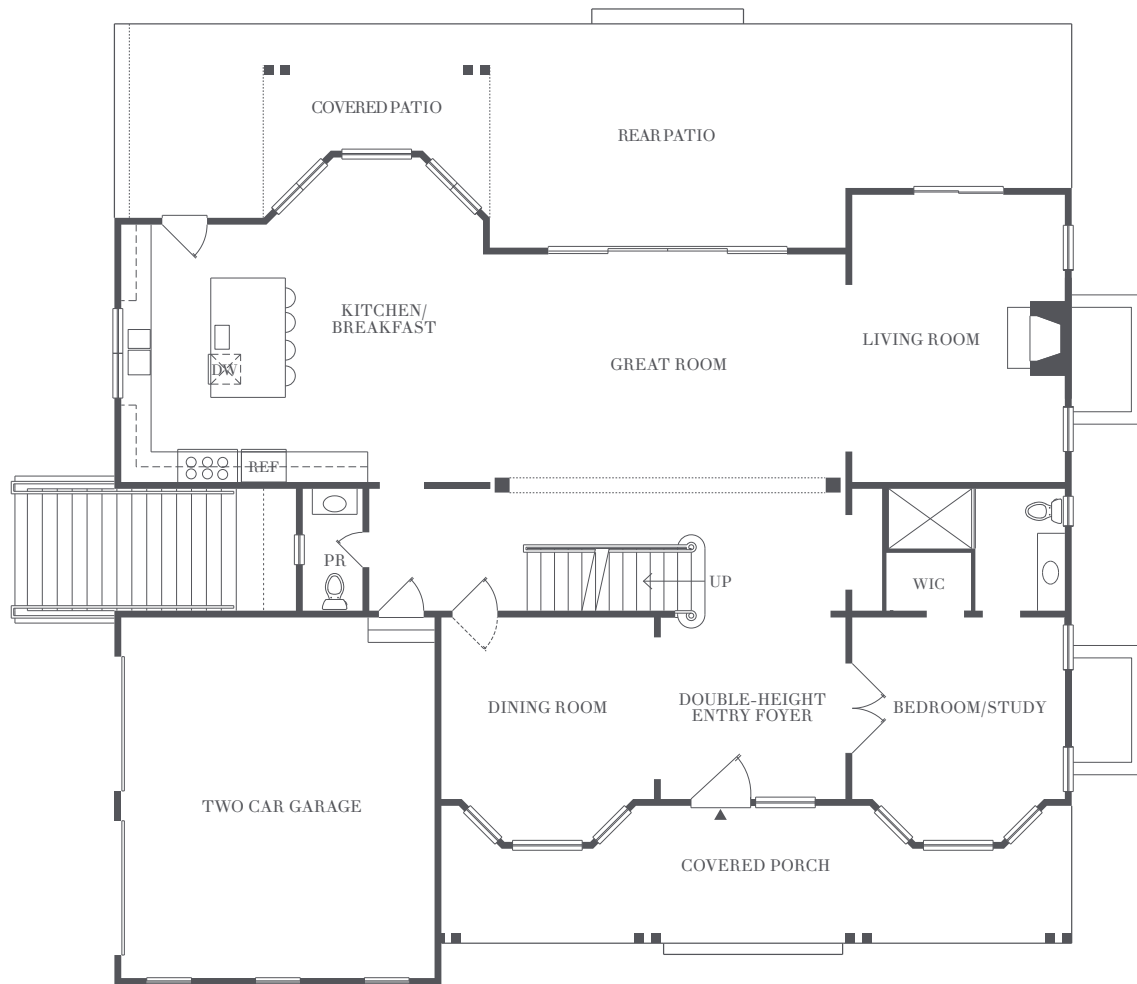

BARN  
&  
VINE  
*Bridgehampton*

TUSCANY BARN

7 Bedrooms  
6 Bathrooms  
Powder Room

4,292 sf  
1,729 sf Lower Level

Private Gunite Pool

HAMPTONS LIVING REDEFINED

Lower Recreation Level

2,226 sf

# Private Quarters

2,066 sf

# Lower Recreation Level

1,729 sf