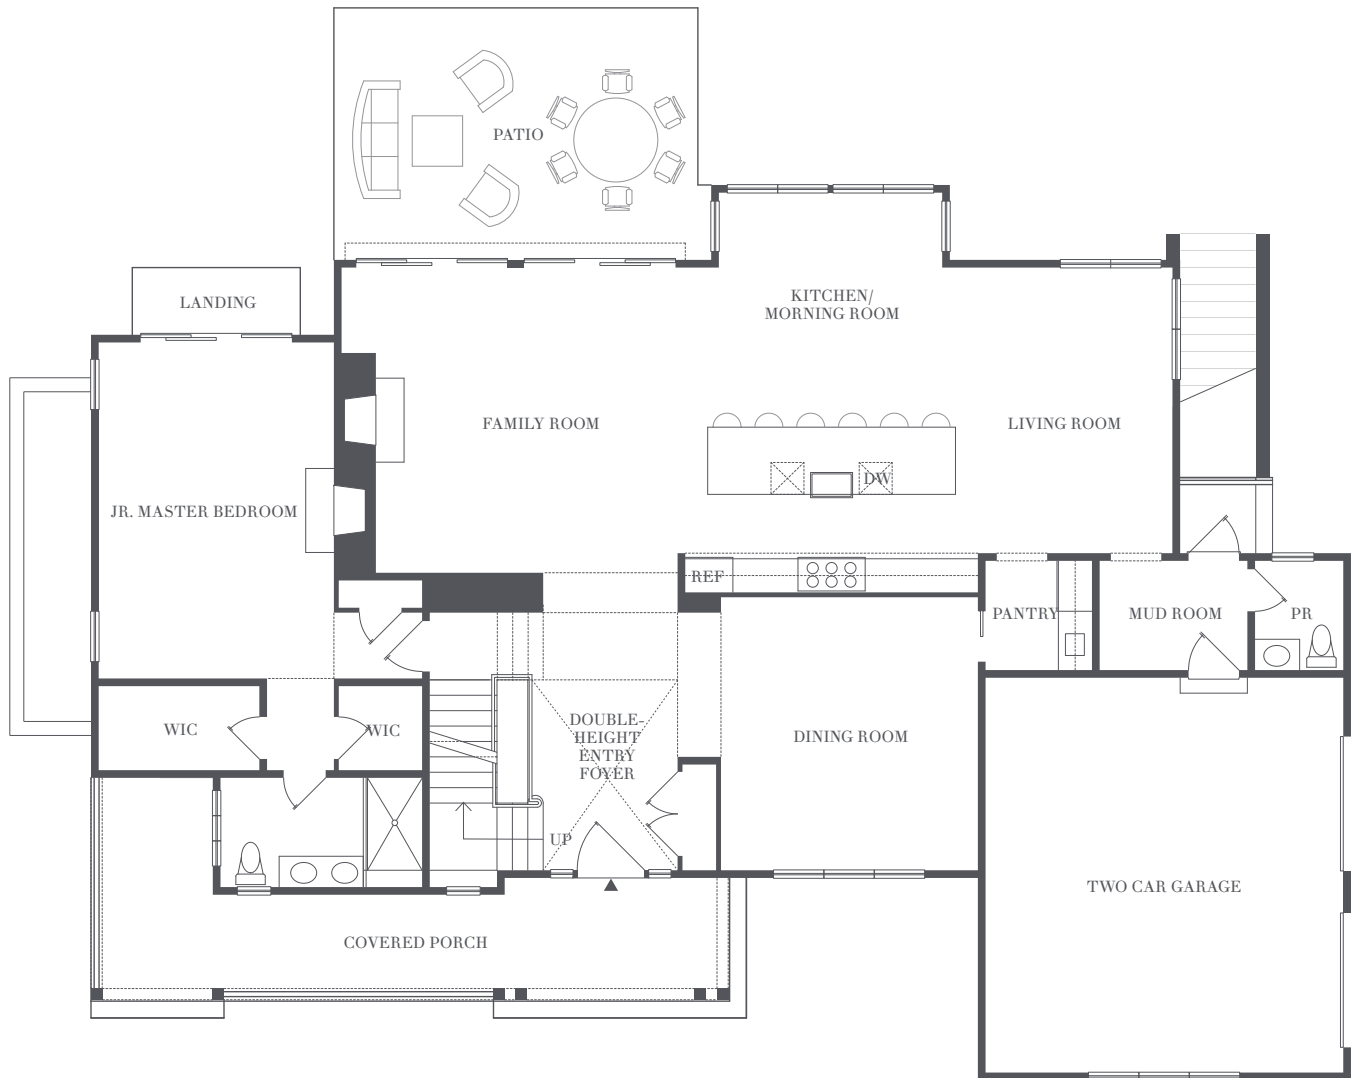

BARN & VINE

Bridgehampton

HAMPTONS LIVING REDEFINED

SONOMA BARN

7 Bedrooms
6 Bathrooms
Powder Room

4,109 sf / 381.7 sm
1,873 sf / 173.7 sm Lower Level

Private Gunite Pool

Living and Entertaining Level

2,296 sf

631-537-VINE (8463)
BarnAndVineHomes.com

DEVELOPED BY
CONTINENTAL PINEWOOD
DEVELOPMENT PARTNERS LLC

EXCLUSIVE MARKETING AND SALES AGENT
SAUNDERS & ASSOCIATES

Private Quarters

1,813 sf

Lower Recreation Level

1,873 sf