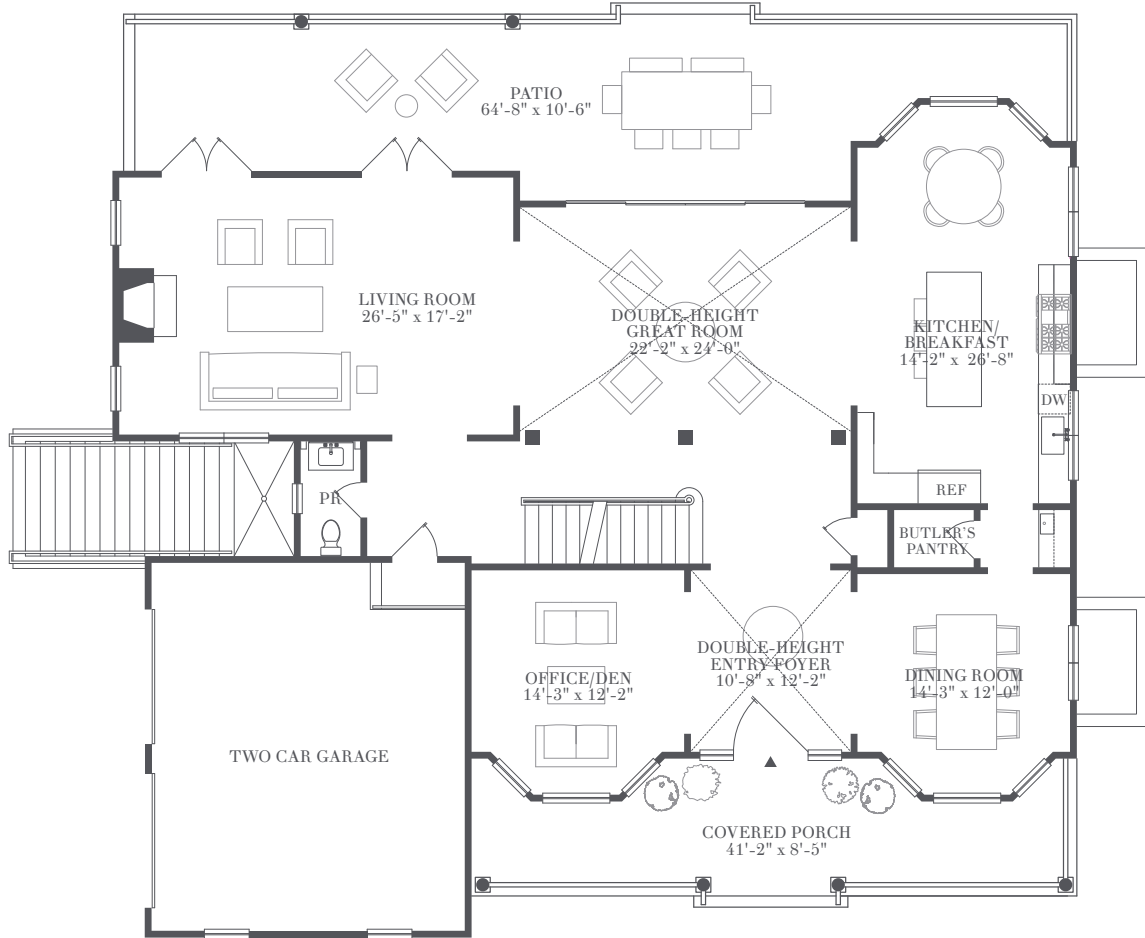

BARN
&
VINE
Bridgehampton

NAPA DOUBLE HEIGHT

6 Bedrooms
5 Bathrooms
Powder Room

4,189 sf / 389.1 sm
1,888 sf / 175.4 sm Lower Level

Private Gunitite Pool

HAMPTONS LIVING REDEFINED

Living and Entertaining Level

2,178 sf

631-537-VINE (8463)
BarnAndVineHomes.com

DEVELOPED BY
CONTINENTAL PINWOOD
DEVELOPMENT PARTNERS LLC

EXCLUSIVE MARKETING AND SALES AGENT
SAUNDERS & ASSOCIATES

Private Quarters

2,011 sf

Lower Recreation Level

1,888 sf