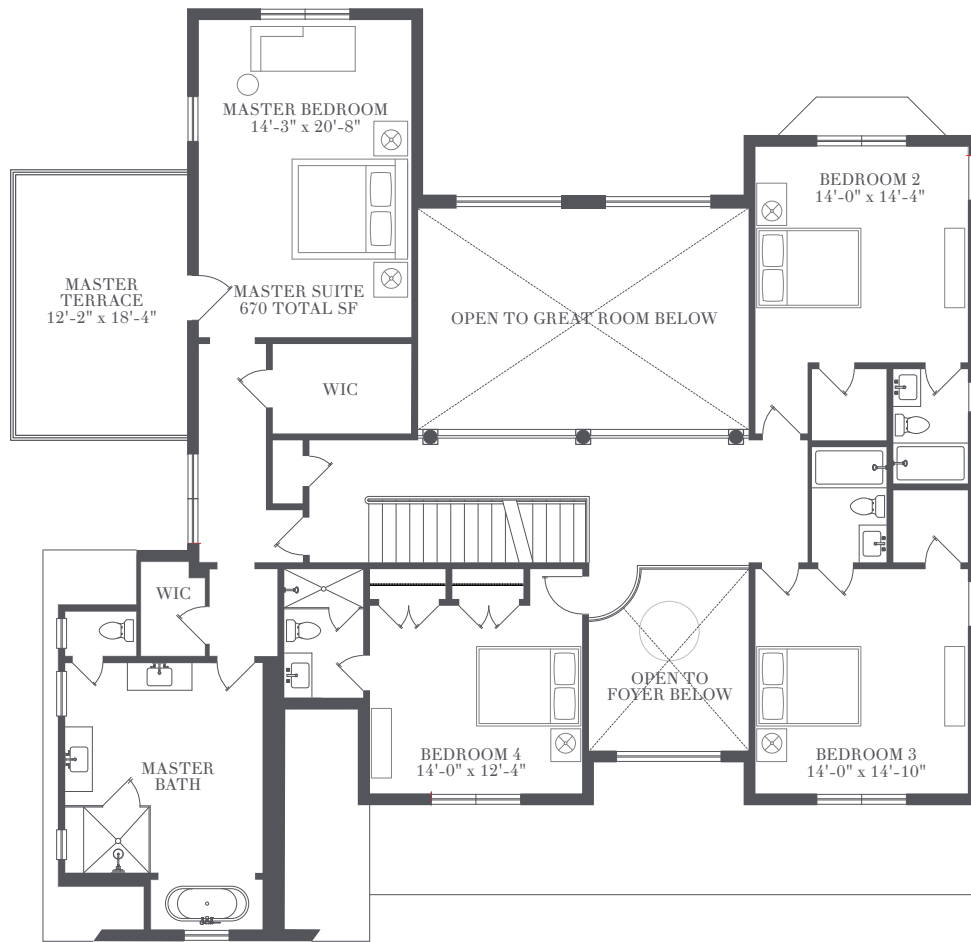

BARN
&
VINE
Bridgehampton

NAPA DOUBLE HEIGHT

6 Bedrooms
5 Bathrooms
Powder Room

4,189 sf / 389.1 sm
1,888 sf / 175.4 sm Lower Level

Private Gunitite Pool

HAMPTONS LIVING REDEFINED

Living and Entertaining Level

2,178 sf

631-537-VINE (8463)
BarnAndVineHomes.com

DEVELOPED BY
CONTINENTAL PINWOOD
DEVELOPMENT PARTNERS LLC

EXCLUSIVE MARKETING AND SALES AGENT
SAUNDERS & ASSOCIATES

Private Quarters

2,011 sf

Lower Recreation Level

1,888 sf