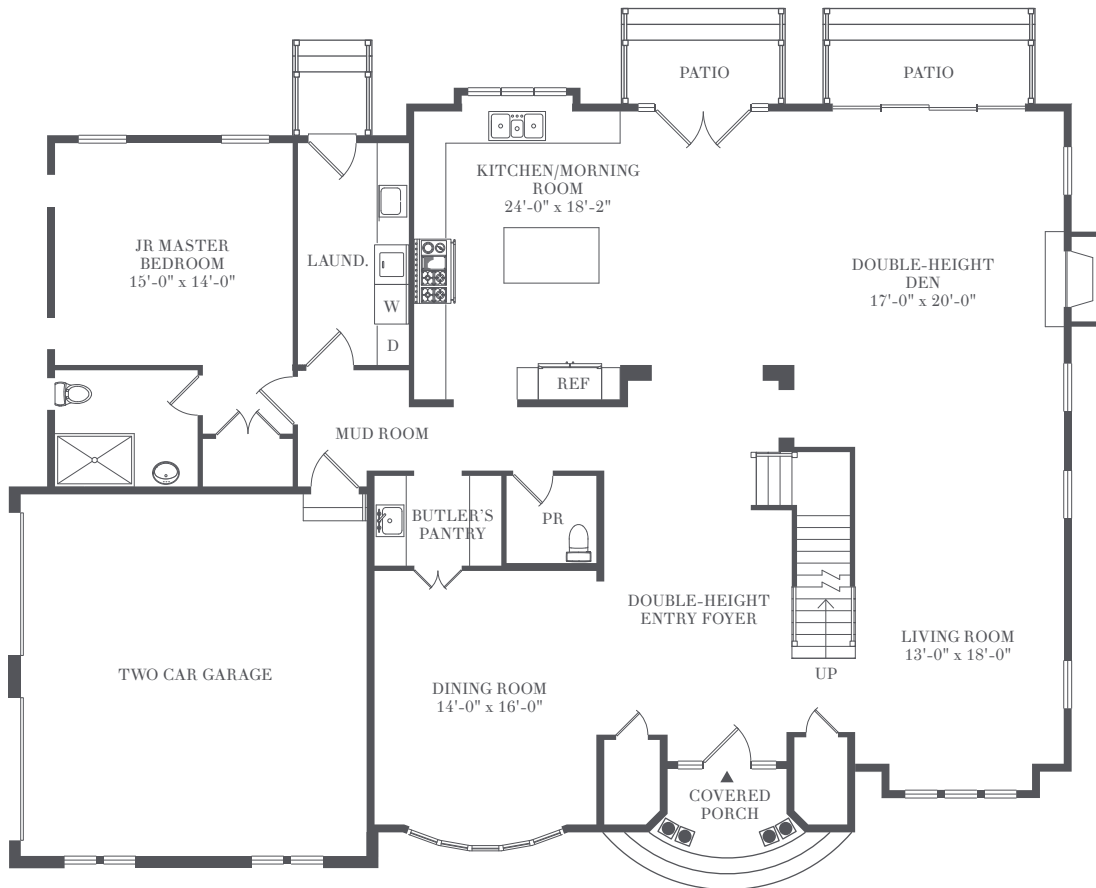

BARN  
&  
VINE  
*Bridgehampton*

BRIDGEHAMPTON  
MANOR

6 Bedrooms  
6 Bathrooms/ 1 Powder Room

4,269 sf  
2,103 sf Lower Level

Private Gunitite Pool

HAMPTONS LIVING REDEFINED

Living and Entertaining Level

2,431 sf

# Private Quarters

1,838 sf

# Lower Recreation Level

2,103 sf

All dimensions and square footages are approximate and subject to normal construction variances and tolerances.