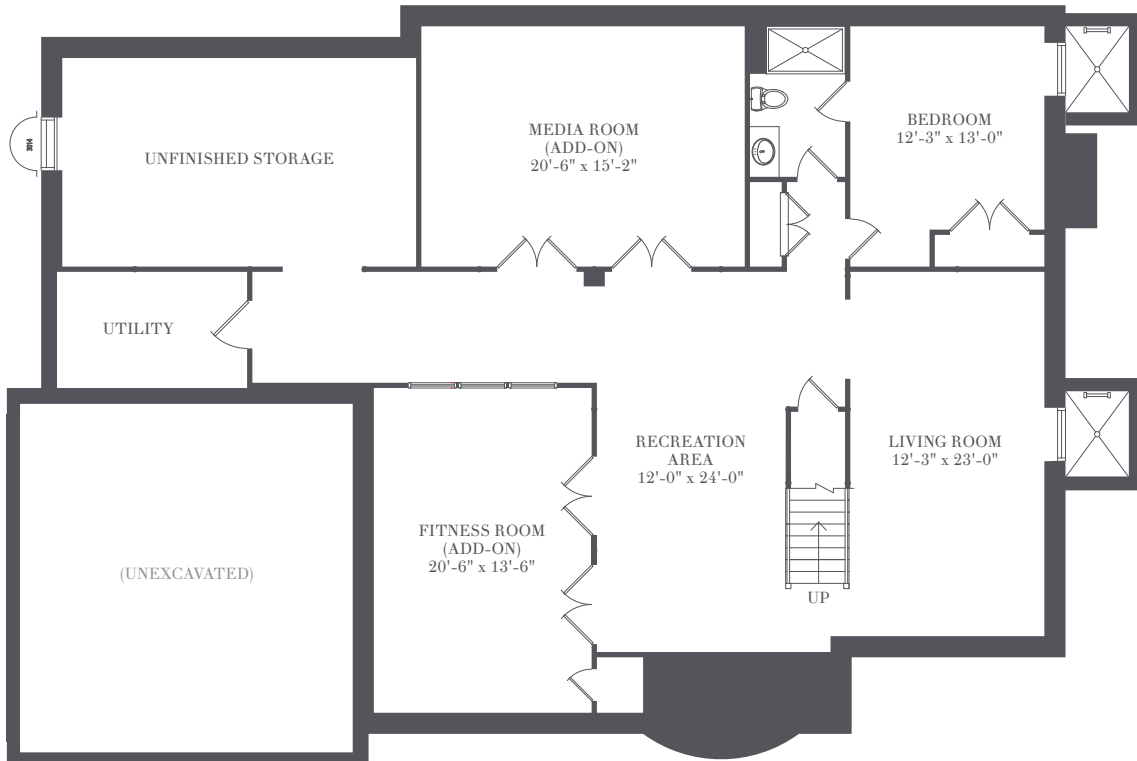

BARN  
&  
VINE  
*Bridgehampton*

BRIDGEHAMPTON  
MANOR

6 Bedrooms  
6 Bathrooms/ 1 Powder Room

4,269 sf  
2,103 sf Lower Level

Private Gunitite Pool

HAMPTONS LIVING REDEFINED

Living and Entertaining Level

2,431 sf

# Private Quarters

1,838 sf

# Lower Recreation Level

2,103 sf

All dimensions and square footages are approximate and subject to normal construction variances and tolerances.