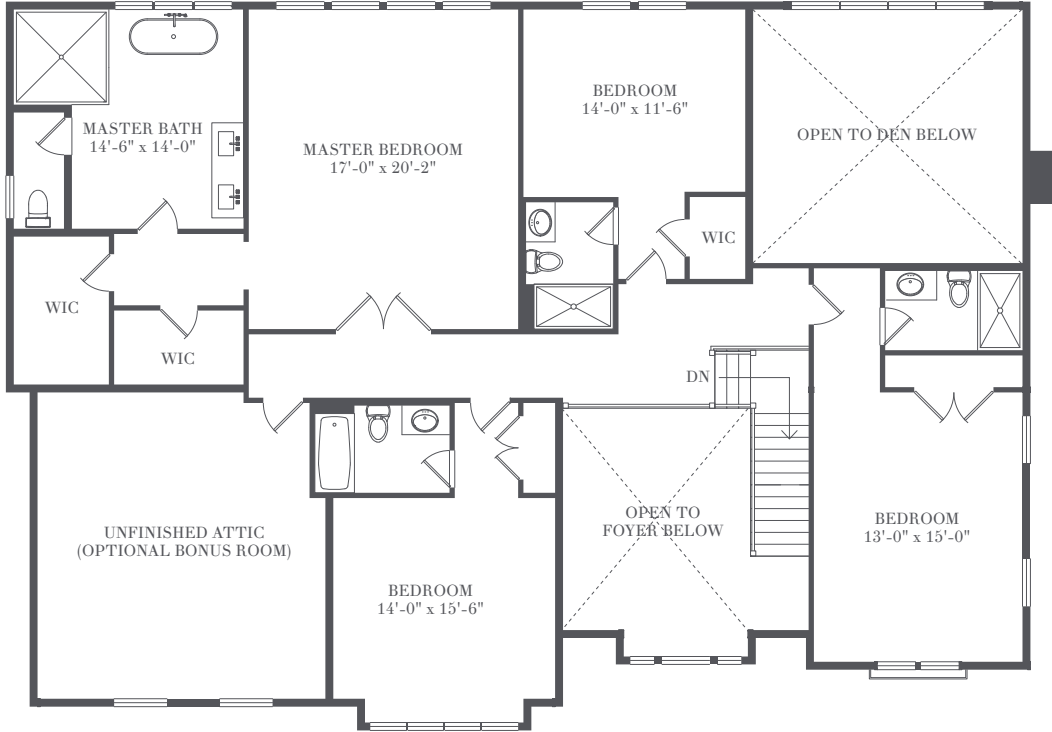

BARN  
&  
VINE  
*Bridgehampton*

BRIDGEHAMPTON  
MANOR

6 Bedrooms  
6 Bathrooms/ 1 Powder Room

4,269 sf  
2,103 sf Lower Level

Private Gunitite Pool

HAMPTONS LIVING REDEFINED

Living and Entertaining Level

2,431 sf

# Private Quarters

1,838 sf

# Lower Recreation Level

2,103 sf

All dimensions and square footages are approximate and subject to normal construction variances and tolerances.