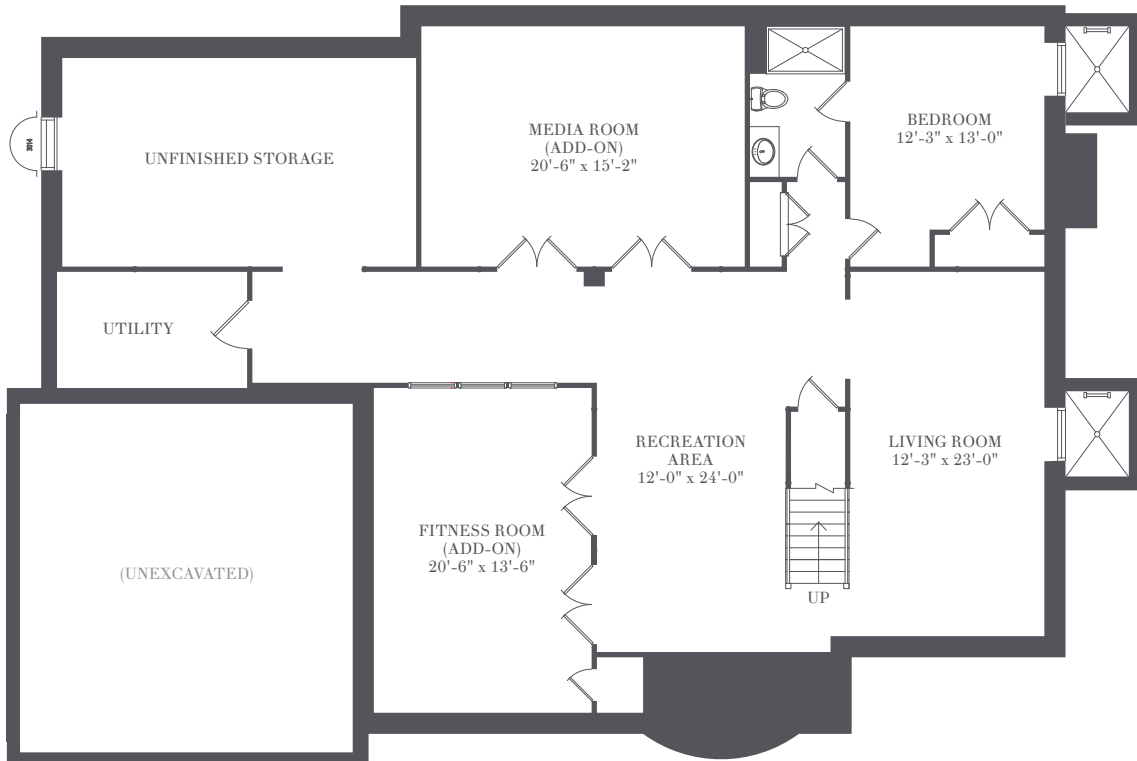

BARN
&
VINE
Bridgehampton

BRIDGEHAMPTON
MANOR

6 Bedrooms
6 Bathrooms/ 1 Powder Room

4,269 sf
2,103 sf Lower Level

Private Gunitite Pool

HAMPTONS LIVING REDEFINED

Living and Entertaining Level

2,431 sf

631-537-VINE (8463)
BarnAndVineHomes.com

DEVELOPED BY
CONTINENTAL PINWOOD
DEVELOPMENT PARTNERS LLC

EXCLUSIVE MARKETING AND SALES AGENT
CORCORAN SUNSHINE MARKETING GROUP

Private Quarters

1,838 sf

Lower Recreation Level

2,103 sf

All dimensions and square footages are approximate and subject to normal construction variances and tolerances.