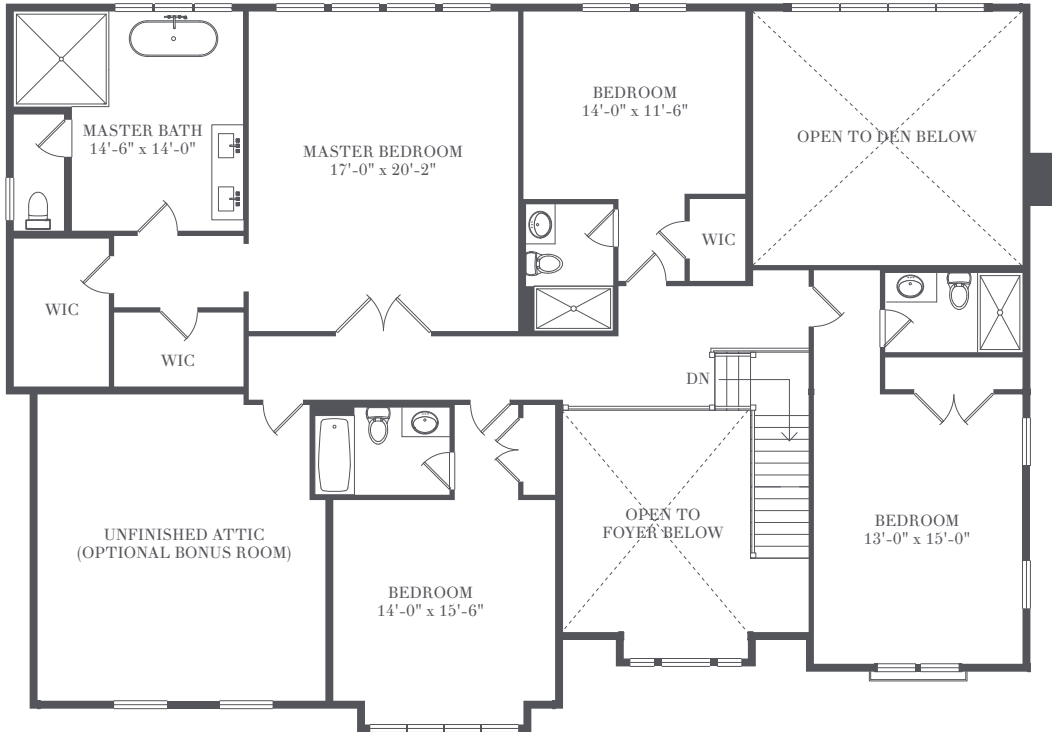

Private Quarters

1,838 sf