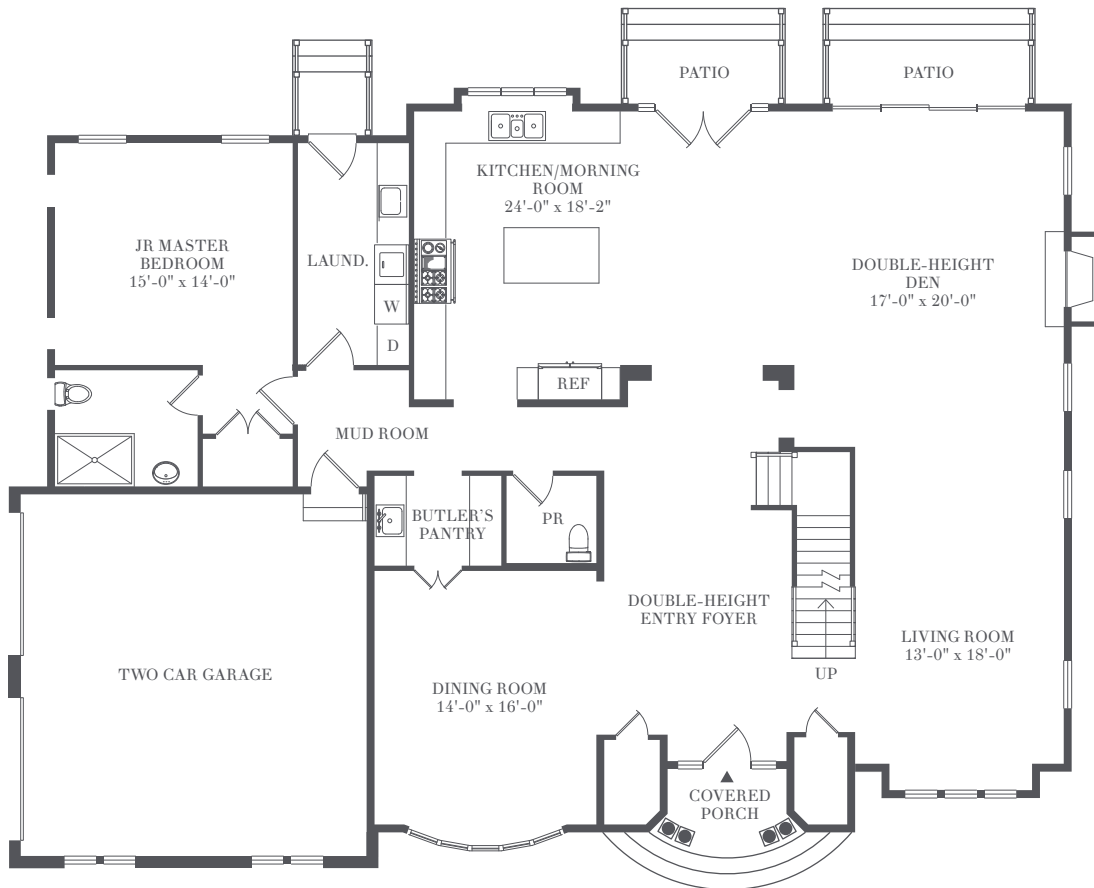

BARN
&
VINE
Bridgehampton

BRIDGEHAMPTON
MANOR

6 Bedrooms
6 Bathrooms/ 1 Powder Room

4,269 sf
2,103 sf Lower Level

Private Gunitite Pool

HAMPTONS LIVING REDEFINED

Living and Entertaining Level

2,431 sf

631-537-VINE (8463)
BarnAndVineHomes.com

DEVELOPED BY
CONTINENTAL PINWOOD
DEVELOPMENT PARTNERS LLC

EXCLUSIVE MARKETING AND SALES AGENT
CORCORAN SUNSHINE MARKETING GROUP

Private Quarters

1,838 sf

Lower Recreation Level

2,103 sf

All dimensions and square footages are approximate and subject to normal construction variances and tolerances.