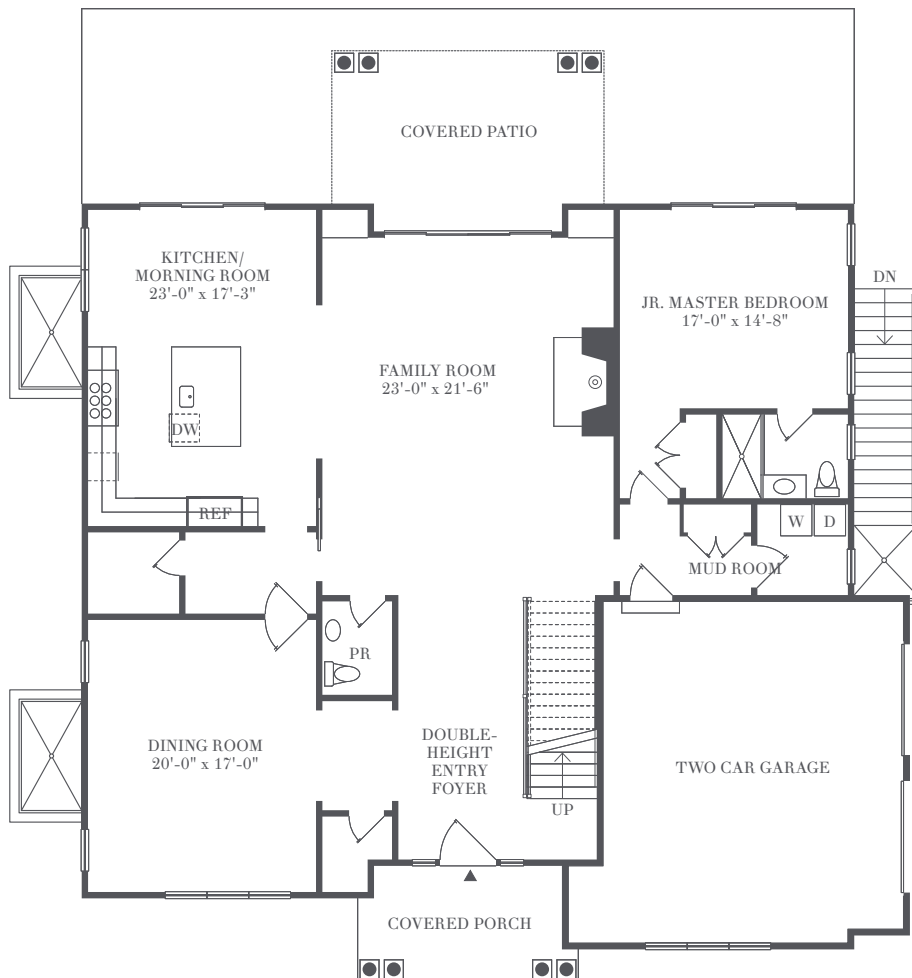

BARN & VINE

Bridgehampton

DUTCH GAMBREL

6 Bedrooms
6 Bathrooms
Powder Room

4,652 sf / 432.2 sm
1,960 sf / 182.1 sm Lower Level

Private Gunite Pool

HAMPTONS LIVING REDEFINED

Living and Entertaining Level

2,302 sf

631-537-VINE (8463)
BarnAndVineHomes.com

DEVELOPED BY
CONTINENTAL PINWOOD
DEVELOPMENT PARTNERS LLC

EXCLUSIVE MARKETING AND SALES AGENT
CORCORAN SUNSHINE MARKETING GROUP

Private Quarters

2,350 sf

Lower Recreation Level

1,775 sf

All dimensions and square footages are approximate and subject to normal construction variances and tolerances.