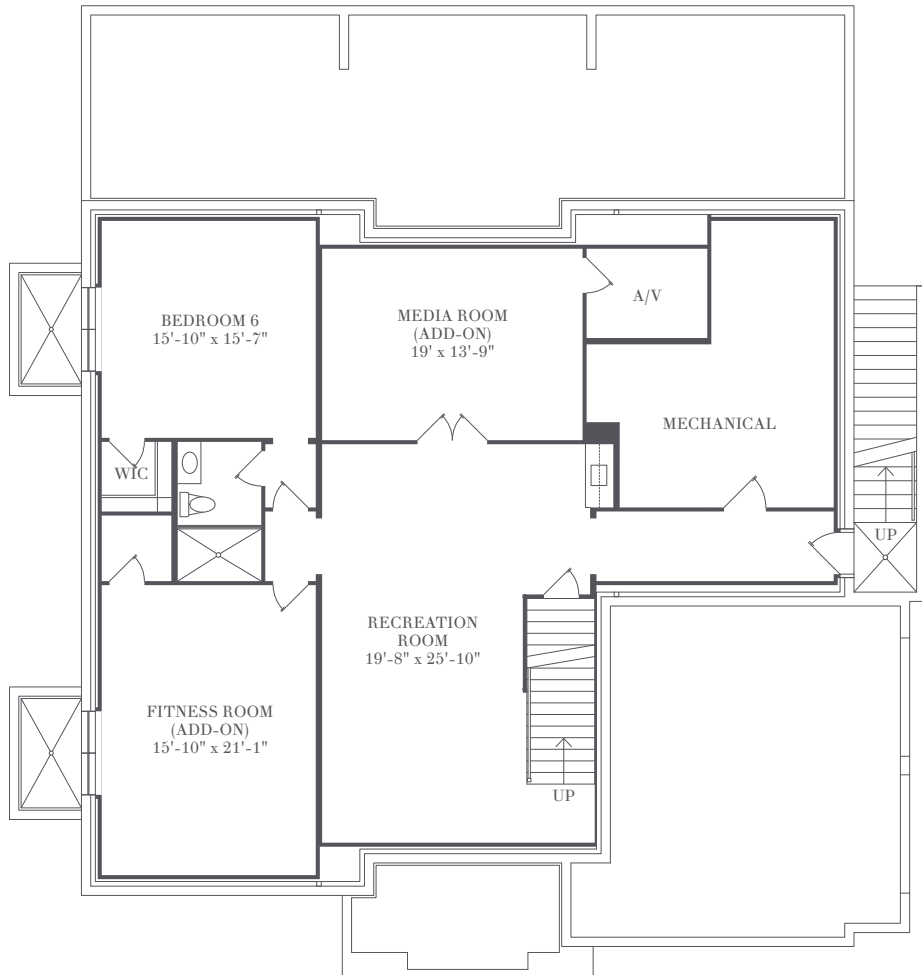

BARN & VINE

Bridgehampton

DUTCH GAMBREL

6 Bedrooms
6 Bathrooms
Powder Room

4,652 sf / 432.2 sm
1,960 sf / 182.1 sm Lower Level

Private Gunite Pool

HAMPTONS LIVING REDEFINED

Living and Entertaining Level

2,302 sf

631-537-VINE (8463)
BarnAndVineHomes.com

DEVELOPED BY
CONTINENTAL PINWOOD
DEVELOPMENT PARTNERS LLC

EXCLUSIVE MARKETING AND SALES AGENT
CORCORAN SUNSHINE MARKETING GROUP

Private Quarters

2,350 sf

Lower Recreation Level

1,775 sf

All dimensions and square footages are approximate and subject to normal construction variances and tolerances.