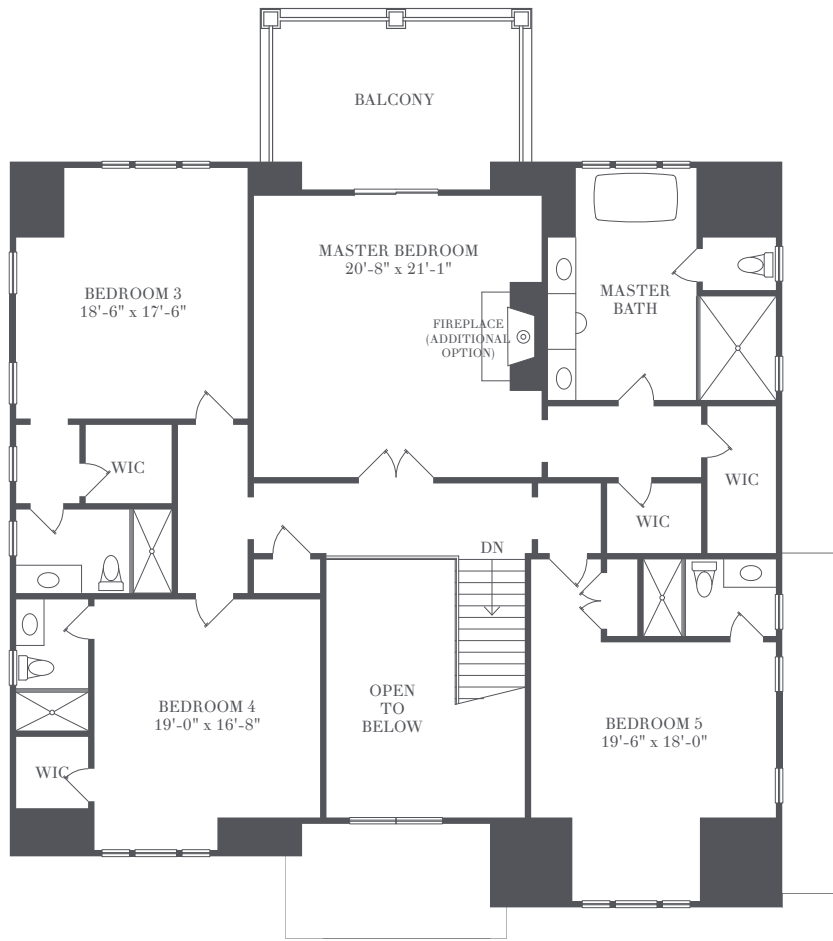

BARN & VINE

Bridgehampton

DUTCH GAMBREL

6 Bedrooms
6 Bathrooms
Powder Room

4,652 sf / 432.2 sm
1,960 sf / 182.1 sm Lower Level

Private Gunite Pool

HAMPTONS LIVING REDEFINED

Living and Entertaining Level

2,302 sf

631-537-VINE (8463)
BarnAndVineHomes.com

DEVELOPED BY
CONTINENTAL PINWOOD
DEVELOPMENT PARTNERS LLC

EXCLUSIVE MARKETING AND SALES AGENT
CORCORAN SUNSHINE MARKETING GROUP

Private Quarters

2,350 sf

Lower Recreation Level

1,775 sf

All dimensions and square footages are approximate and subject to normal construction variances and tolerances.