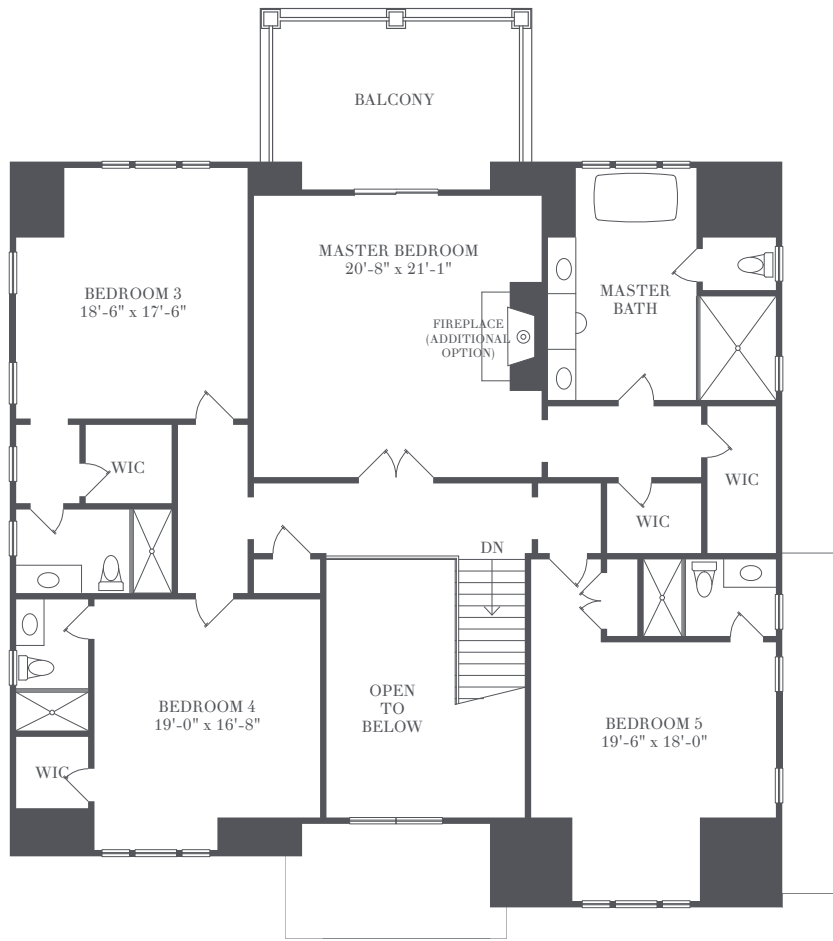

# DUTCH GAMBREL

6 Bedrooms  
6 Bathrooms  
Powder Room

4,652 sf / 432.2 sm  
1,960 sf / 182.1 sm Lower Level

Private Gunite Pool

HAMPTONS LIVING REDEFINED

## Living and Entertaining Level

2,302 sf

631-537-VINE (8463)  
BarnAndVineHomes.com

DEVELOPED BY  
CONTINENTAL PINEWOOD  
DEVELOPMENT PARTNERS LLC

EXCLUSIVE MARKETING AND SALES AGENT  
SAUNDERS & ASSOCIATES

## Private Quarters

2,350 sf

## Lower Recreation Level

1,775 sf

All dimensions and square footages are approximate and subject to normal construction variances and tolerances.