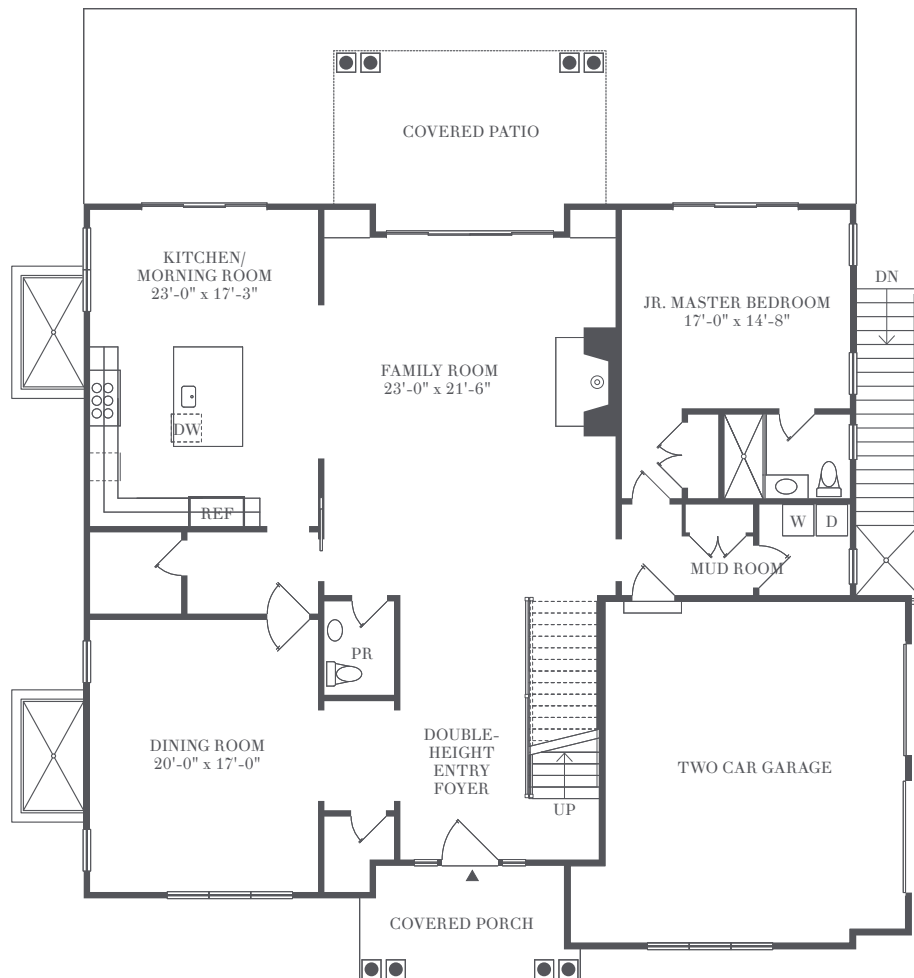

# DUTCH GAMBREL

6 Bedrooms  
6 Bathrooms  
Powder Room

4,652 sf / 432.2 sm  
1,960 sf / 182.1 sm Lower Level

Private Gunite Pool

HAMPTONS LIVING REDEFINED

## Living and Entertaining Level

2,302 sf

631-537-VINE (8463)  
BarnAndVineHomes.com

DEVELOPED BY  
CONTINENTAL PINEWOOD  
DEVELOPMENT PARTNERS LLC

EXCLUSIVE MARKETING AND SALES AGENT  
SAUNDERS & ASSOCIATES

## Private Quarters

2,350 sf

## Lower Recreation Level

1,775 sf

All dimensions and square footages are approximate and subject to normal construction variances and tolerances.