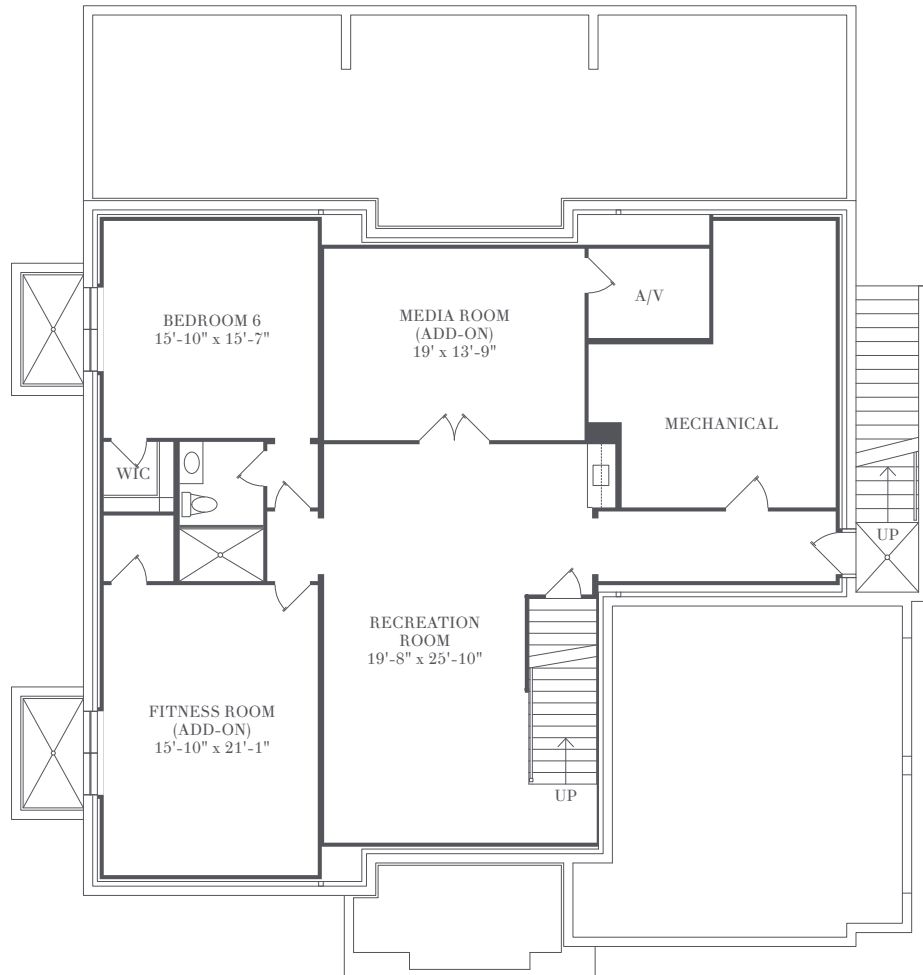

# DUTCH GAMBREL

6 Bedrooms  
6 Bathrooms  
Powder Room

4,652 sf / 432.2 sm  
1,960 sf / 182.1 sm Lower Level

Private Gunite Pool

HAMPTONS LIVING REDEFINED

## Living and Entertaining Level

2,302 sf

631-537-VINE (8463)  
BarnAndVineHomes.com

DEVELOPED BY  
CONTINENTAL PINEWOOD  
DEVELOPMENT PARTNERS LLC

EXCLUSIVE MARKETING AND SALES AGENT  
SAUNDERS & ASSOCIATES

## Private Quarters

2,350 sf

## Lower Recreation Level

1,775 sf

All dimensions and square footages are approximate and subject to normal construction variances and tolerances.