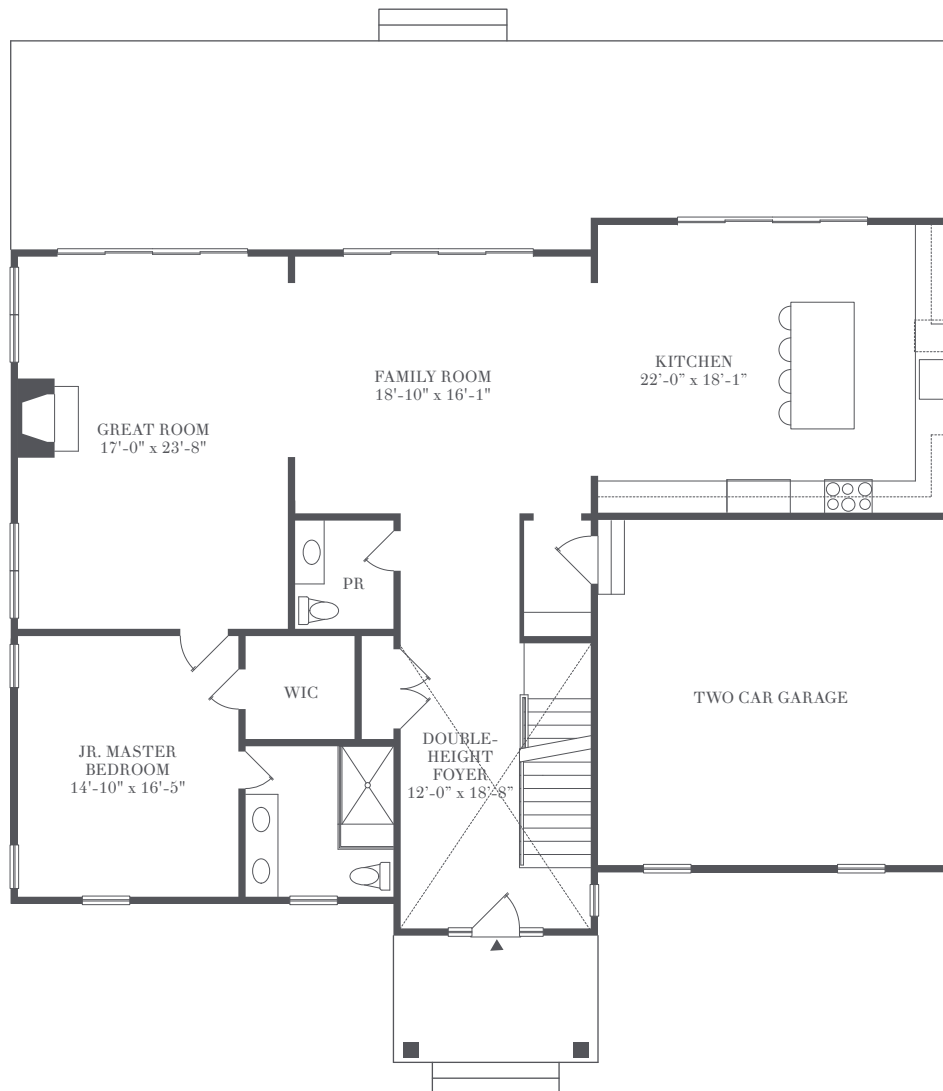

BARN & VINE

Bridgehampton

CAMERON

6 Bedrooms
5 Bathrooms
Powder Room

3,740 sf
1,639 sf Lower Level

Private Gunite Pool

HAMPTONS LIVING REDEFINED

Living and Entertaining Level

1,968 sf

631-537-VINE (8463)
BarnAndVineHomes.com

DEVELOPED BY
CONTINENTAL PINEWOOD
DEVELOPMENT PARTNERS LLC

EXCLUSIVE MARKETING AND SALES AGENT
CORCORAN SUNSHINE MARKETING GROUP

Private Quarters

1,772 sf

Lower Recreation Level

1,639 sf