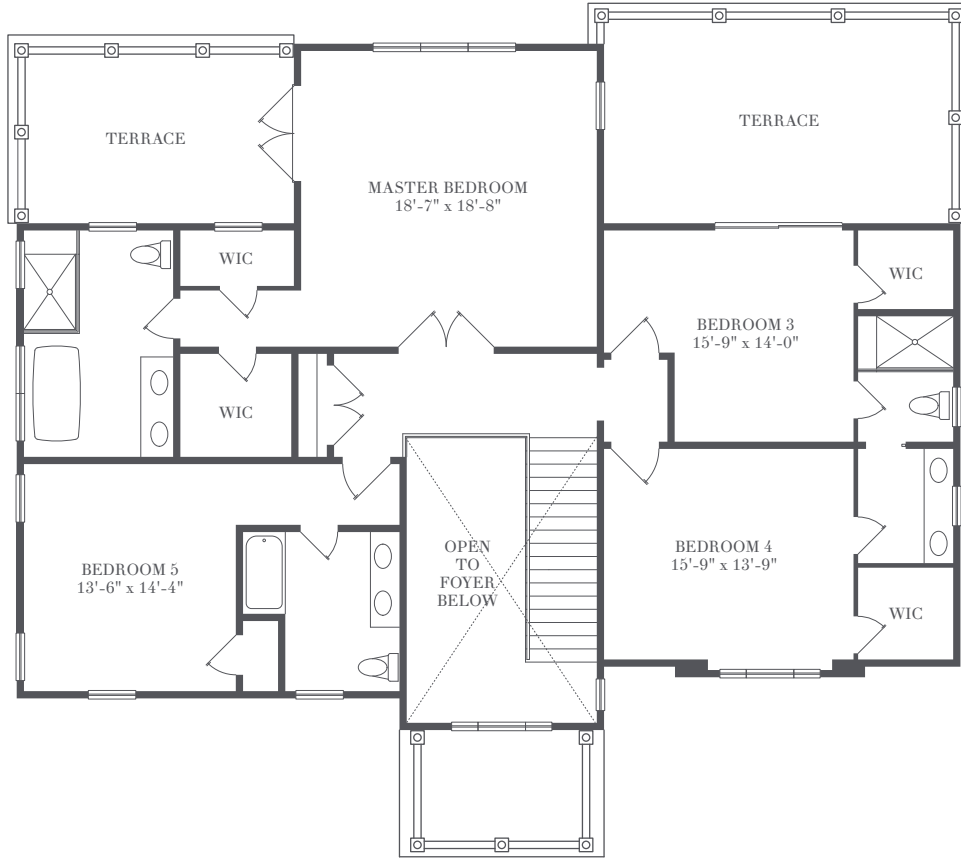

BARN & VINE

Bridgehampton

CAMERON

6 Bedrooms
5 Bathrooms
Powder Room

3,740 sf
1,639 sf Lower Level

Private Gunite Pool

HAMPTONS LIVING REDEFINED

Living and Entertaining Level

1,968 sf

631-537-VINE (8463)
BarnAndVineHomes.com

DEVELOPED BY
CONTINENTAL PINEWOOD
DEVELOPMENT PARTNERS LLC

EXCLUSIVE MARKETING AND SALES AGENT
CORCORAN SUNSHINE MARKETING GROUP

Private Quarters

1,772 sf

Lower Recreation Level

1,639 sf