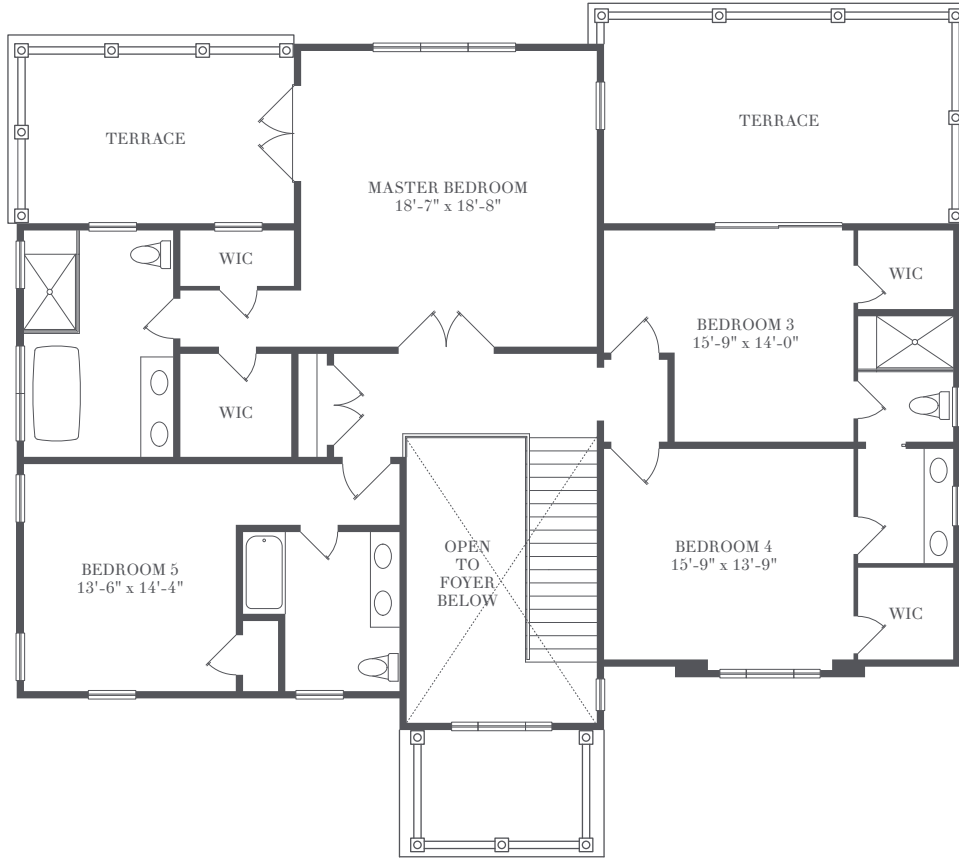

BARN & VINE

Bridgehampton

CAMERON

6 Bedrooms
5 Bathrooms
Powder Room

3,740 sf
1,639 sf Lower Level

Private Gunite Pool

HAMPTONS LIVING REDEFINED

Living and Entertaining Level

1,968 sf

631-537-VINE (8463)
BarnAndVineHomes.com

DEVELOPED BY
CONTINENTAL PINEWOOD
DEVELOPMENT PARTNERS LLC

EXCLUSIVE MARKETING AND SALES AGENT
SAUNDERS & ASSOCIATES

Private Quarters

1,772 sf

Lower Recreation Level

1,639 sf