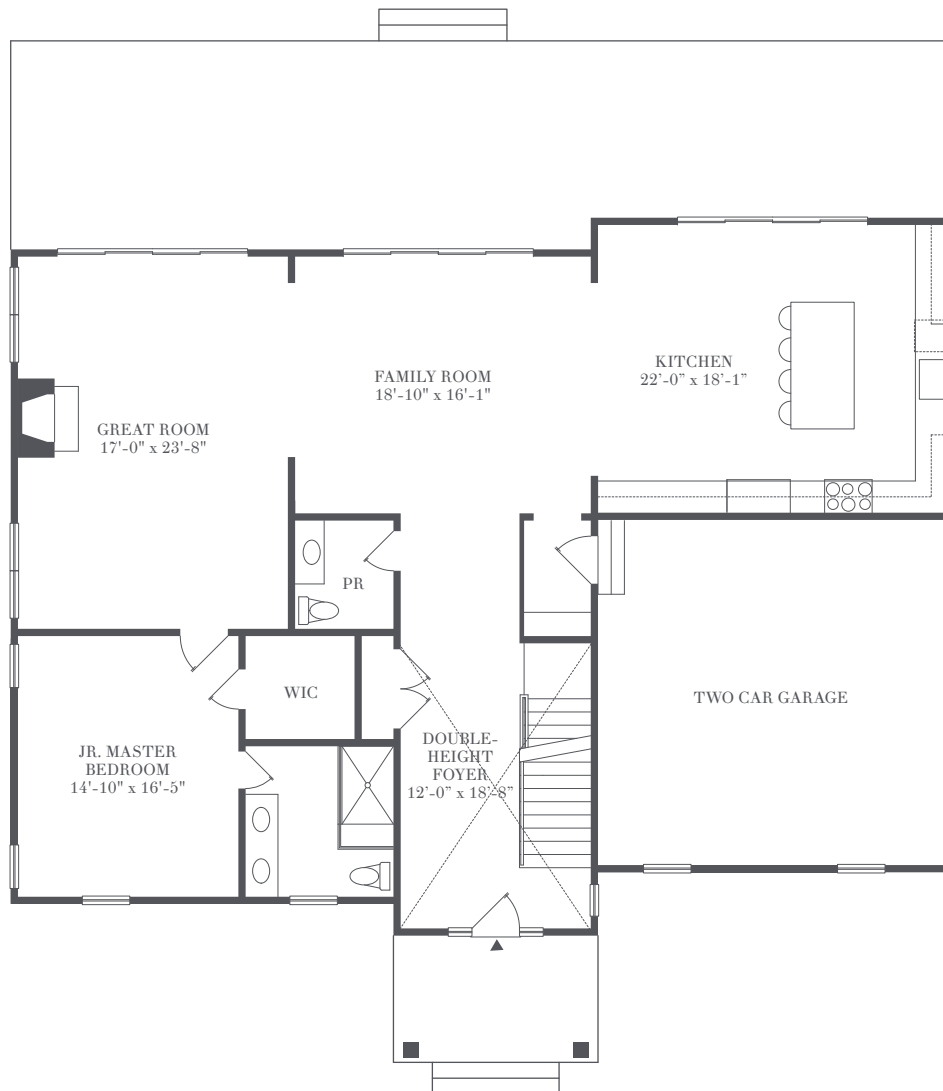

BARN & VINE

Bridgehampton

CAMERON

6 Bedrooms
5 Bathrooms
Powder Room

3,740 sf
1,639 sf Lower Level

Private Gunite Pool

HAMPTONS LIVING REDEFINED

Living and Entertaining Level

1,968 sf

631-537-VINE (8463)
BarnAndVineHomes.com

DEVELOPED BY
CONTINENTAL PINEWOOD
DEVELOPMENT PARTNERS LLC

EXCLUSIVE MARKETING AND SALES AGENT
SAUNDERS & ASSOCIATES

Private Quarters

1,772 sf

Lower Recreation Level

1,639 sf