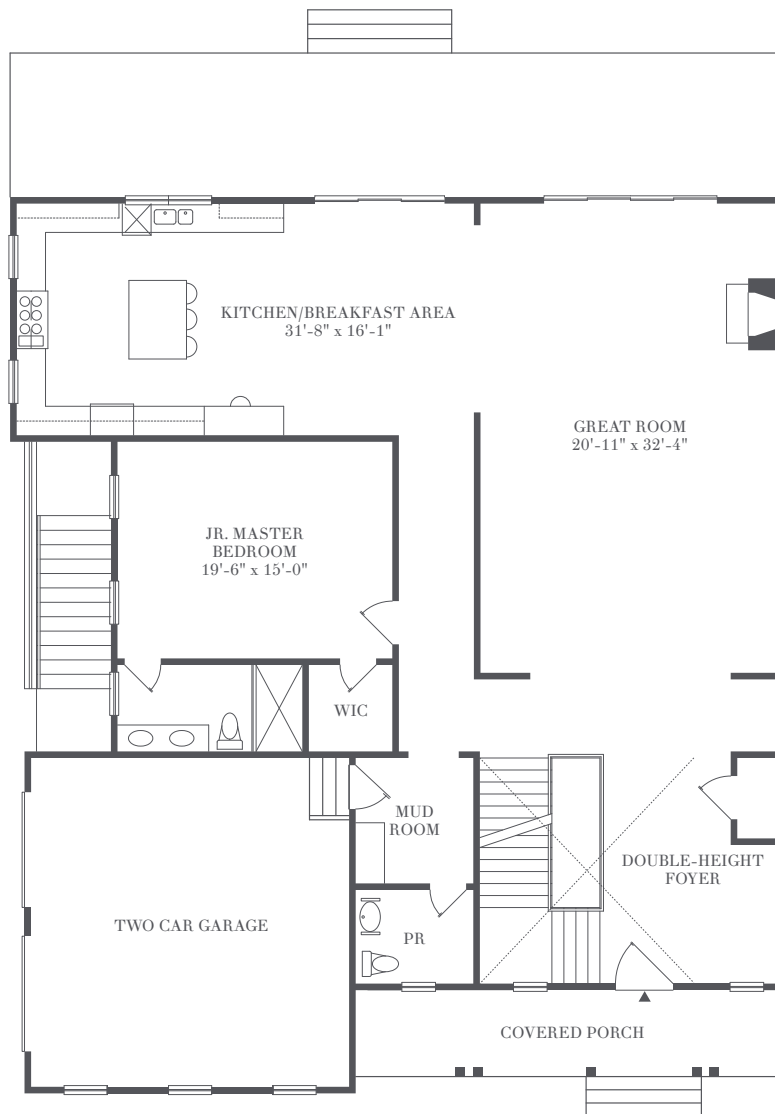

BARN
&
VINE
Bridgehampton

ADDISON

5 Bedrooms
5 Bathrooms
Powder Room

3,962 sf
2,007 sf Lower Level

Private Gunite Pool

HAMPTONS LIVING REDEFINED

Living and Entertaining Level

2,426 sf

2,007 sf