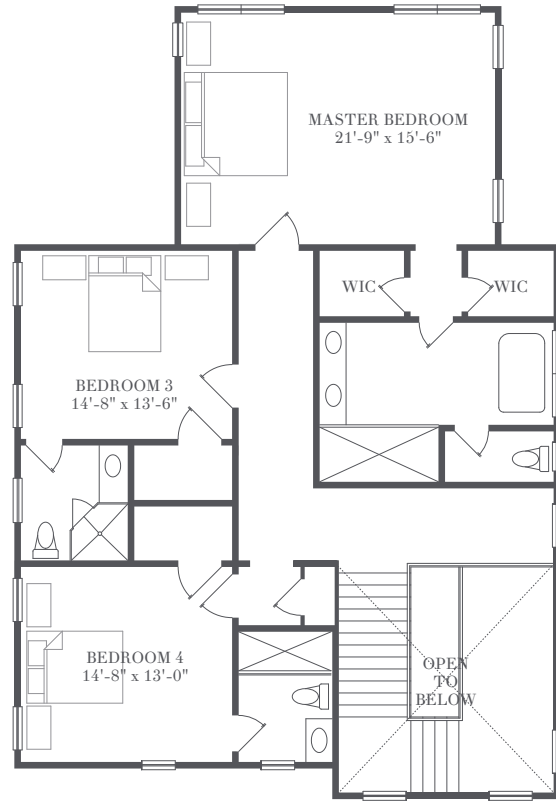

Private Quarters

1,536 sf