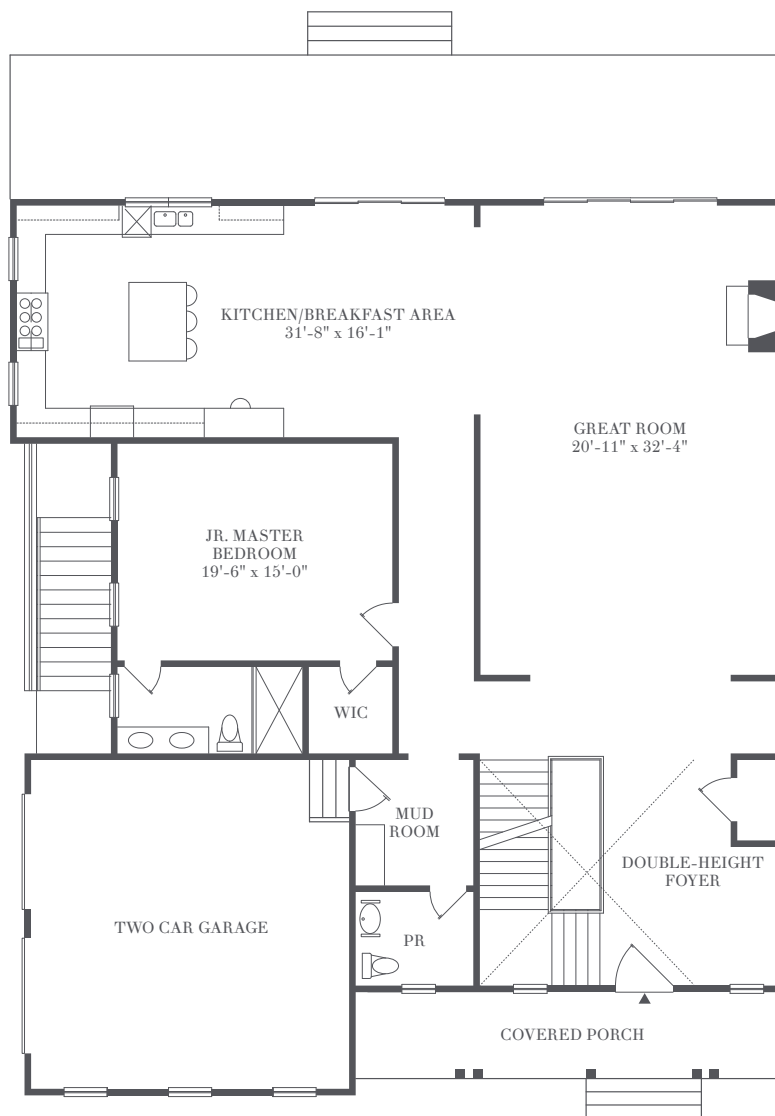

BARN & VINE

Bridgehampton

ADDISON

5 Bedrooms
5 Bathrooms
Powder Room

3,962 sf
2,007 sf Lower Level

Private Gunite Pool

HAMPTONS LIVING REDEFINED

Living and Entertaining Level

2,426 sf

631-537-VINE (8463)
BarnAndVineHomes.com

DEVELOPED BY
CONTINENTAL PINEWOOD
DEVELOPMENT PARTNERS LLC

EXCLUSIVE MARKETING AND SALES AGENT
SAUNDERS & ASSOCIATES

Private Quarters

1,536 sf

Lower Recreation Level

2,007 sf