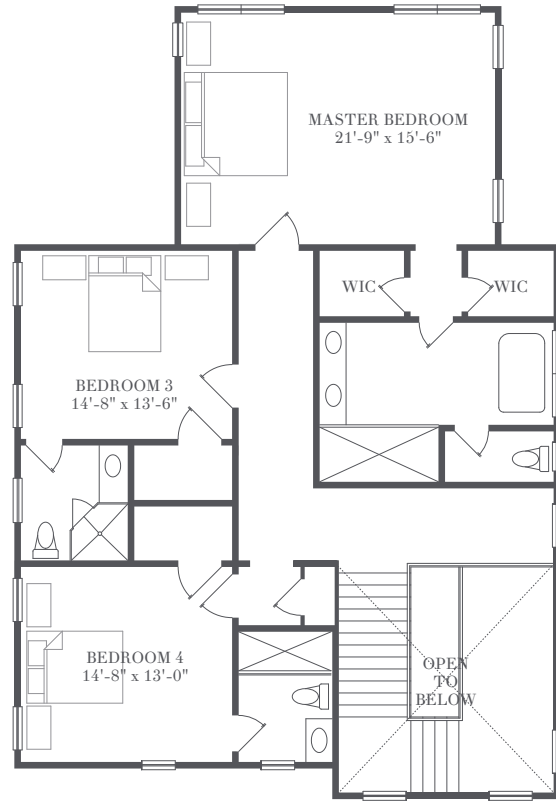

BARN & VINE

Bridgehampton

ADDISON

5 Bedrooms
5 Bathrooms
Powder Room

3,962 sf
2,007 sf Lower Level

Private Gunite Pool

HAMPTONS LIVING REDEFINED

Living and Entertaining Level

2,426 sf

631-537-VINE (8463)
BarnAndVineHomes.com

DEVELOPED BY
CONTINENTAL PINEWOOD
DEVELOPMENT PARTNERS LLC

EXCLUSIVE MARKETING AND SALES AGENT
SAUNDERS & ASSOCIATES

Private Quarters

1,536 sf

Lower Recreation Level

2,007 sf